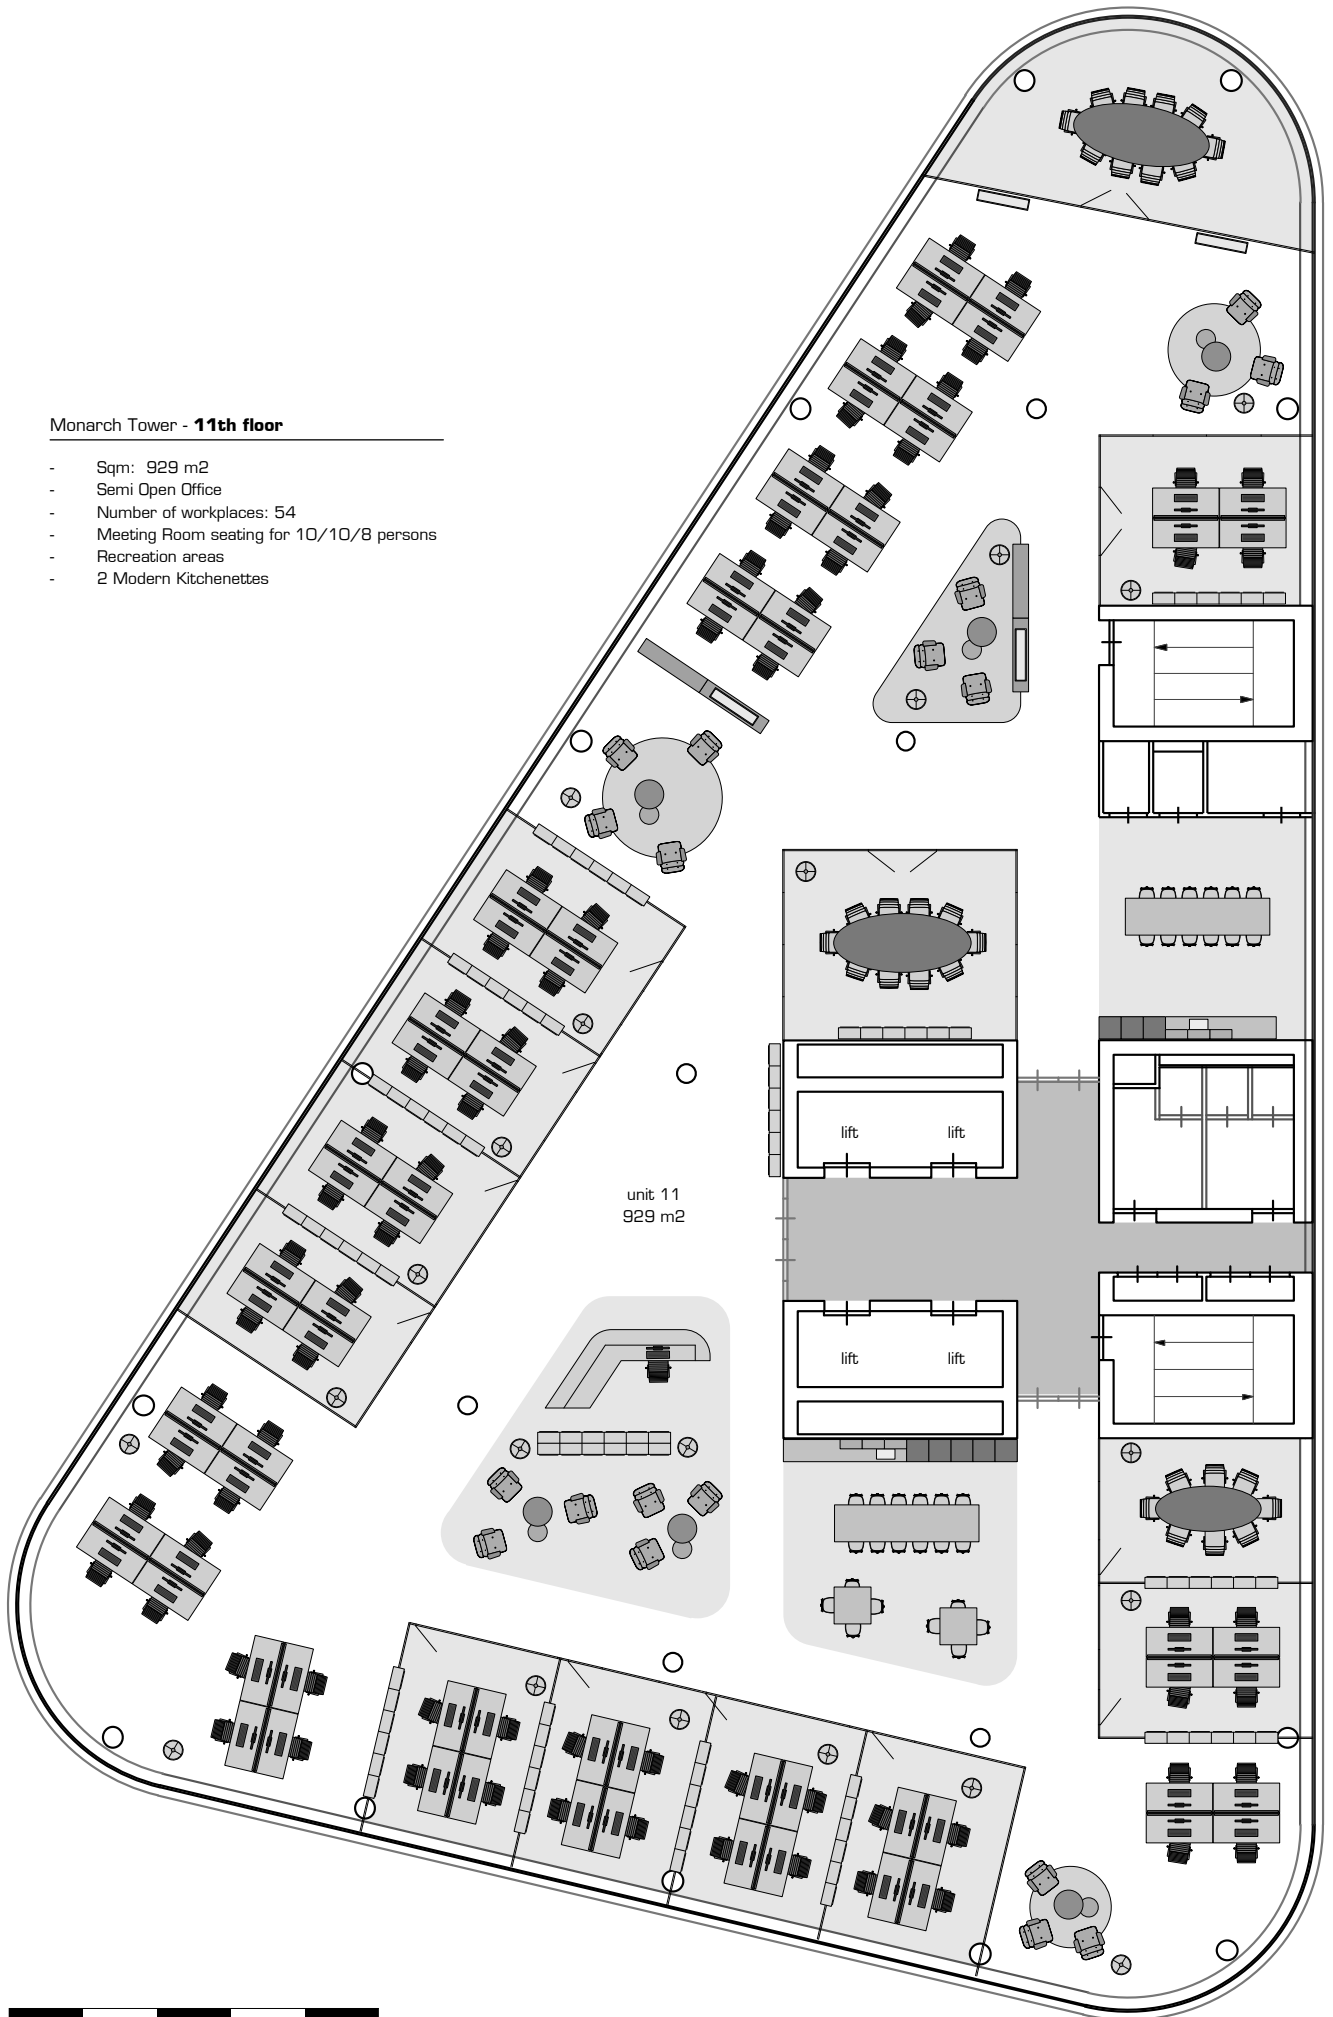

Monarch Tower - 11th floor

- Sqm: 929 m2
- Semi Open Office
- Number of workplaces: 54
- Meeting Room seating for 10/10/8 persons
- Recreation areas
- 2 Modern Kitchenettes

unit 11
929 m2