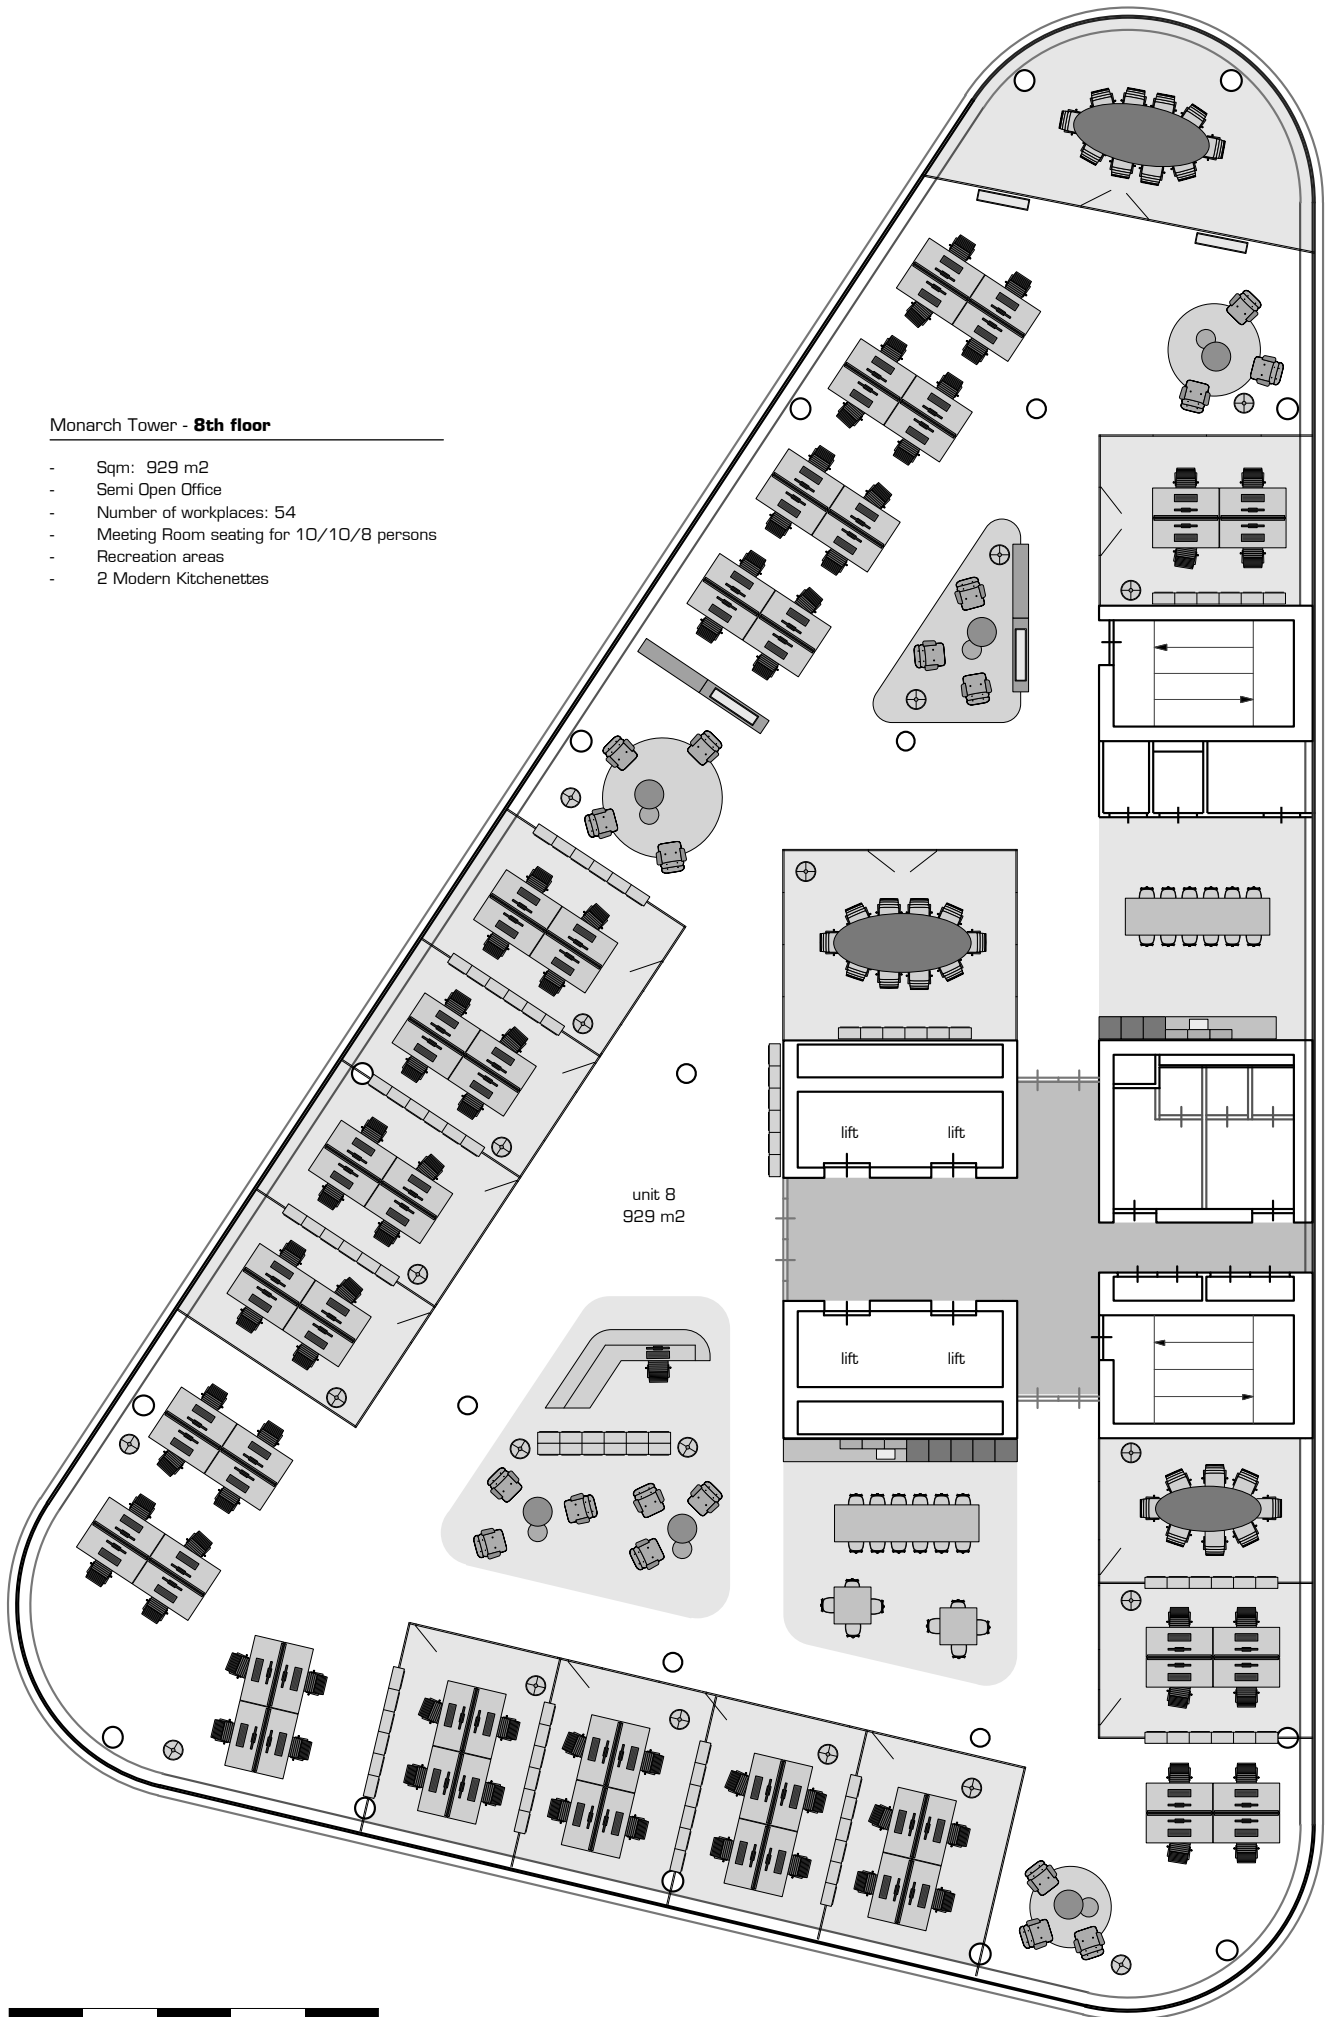

Monarch Tower - 8th floor

- Sqm: 929 m²
- Semi Open Office
- Number of workplaces: 54
- Meeting Room seating for 10/10/8 persons
- Recreation areas
- 2 Modern Kitchenettes

unit 8
929 m²