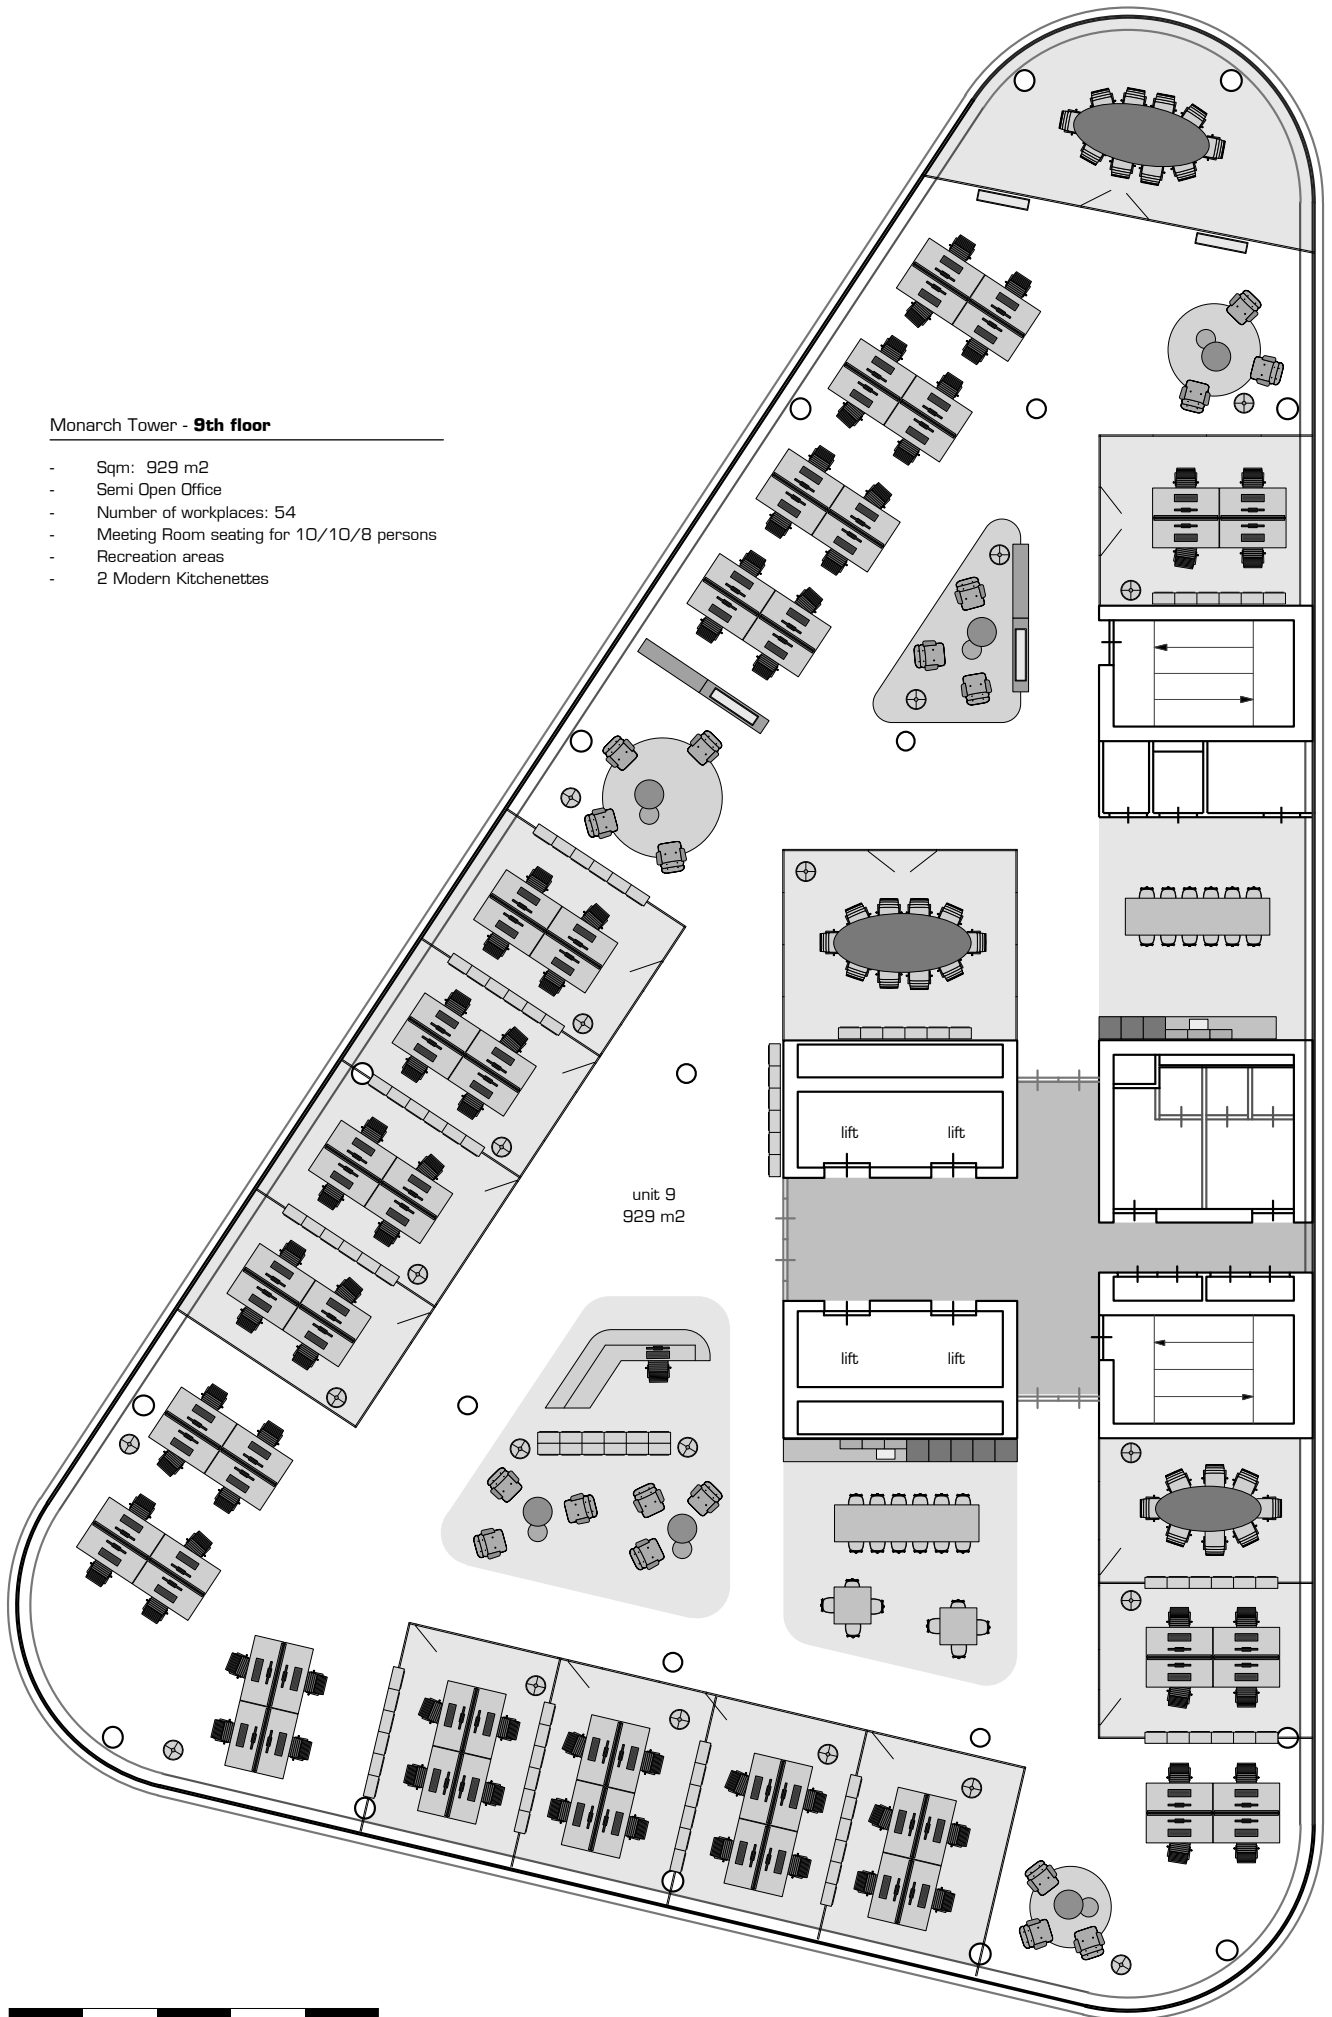

Monarch Tower - 9th floor

- Sqm: 929 m2
- Semi Open Office
- Number of workplaces: 54
- Meeting Room seating for 10/10/8 persons
- Recreation areas
- 2 Modern Kitchenettes

unit 9
929 m2